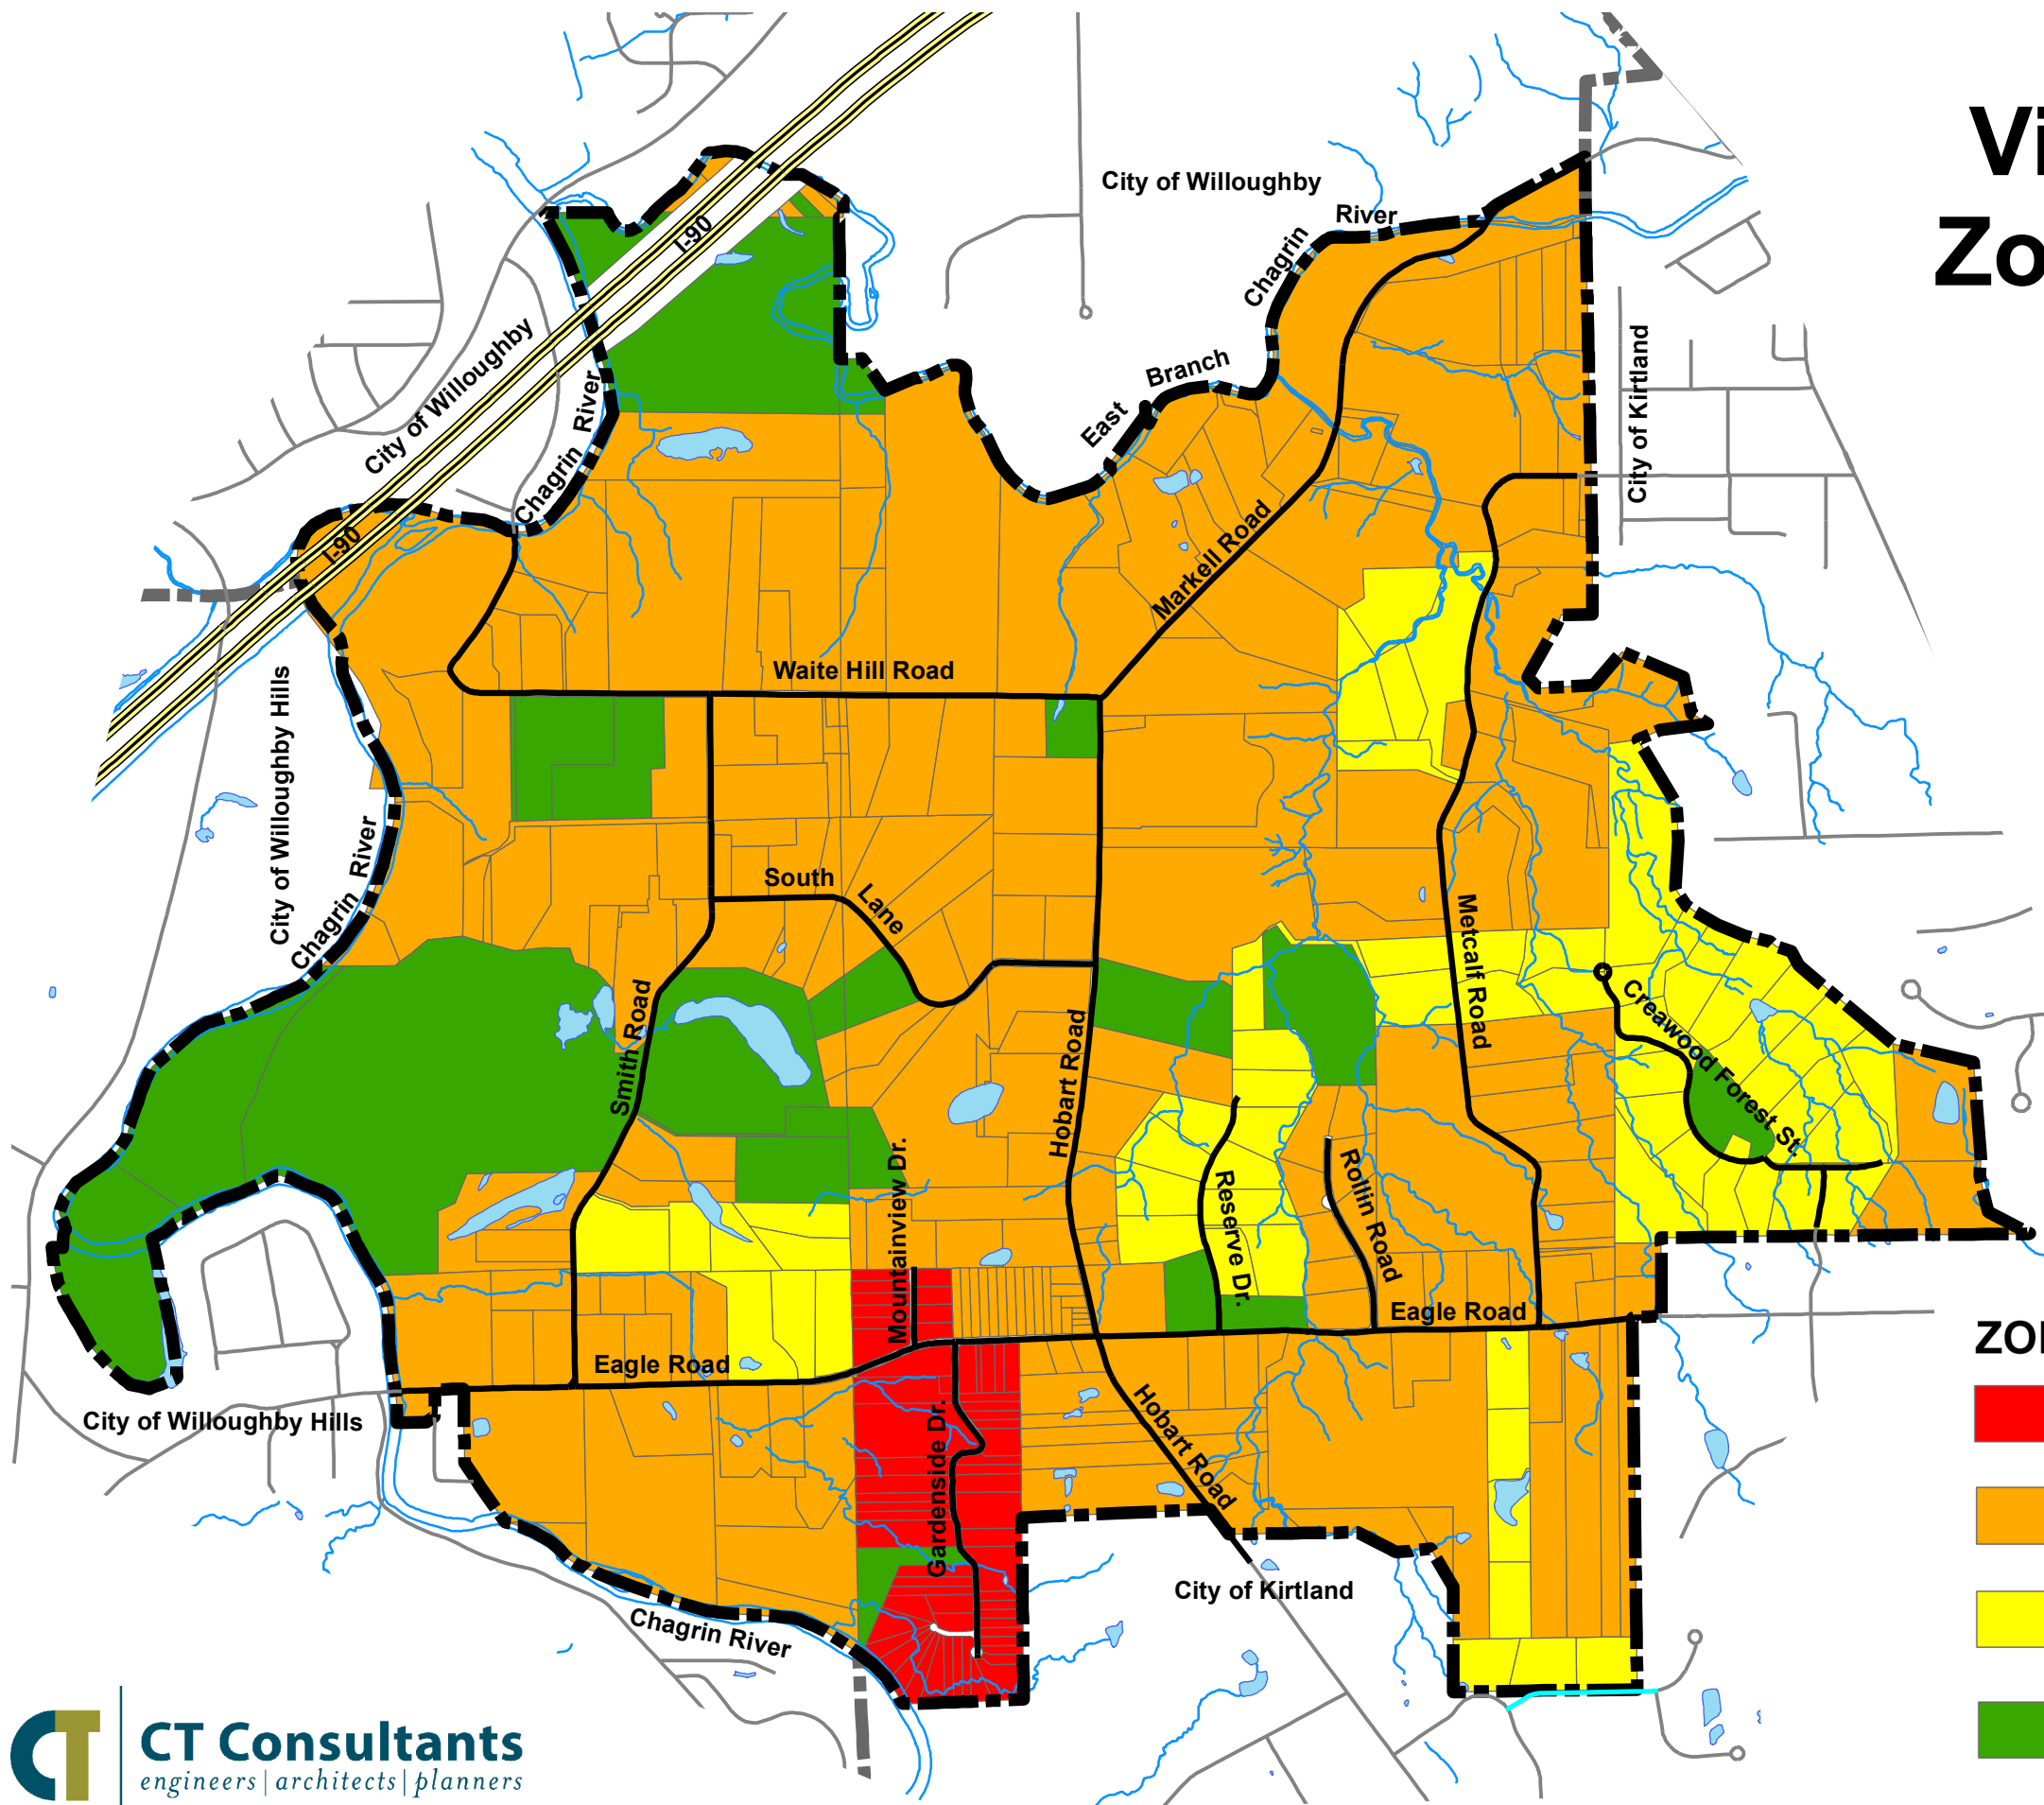

# Village of Waite Hill Zoning Map Districts

Lake County, Ohio  
Adopted April, 2012

## ZONING LEGEND

- R-3 SINGLE-FAMILY RESIDENCE  
3 ACRES
- R-10 SINGLE-FAMILY RESIDENCE  
10 ACRES
- BZD BUILDING ZONE DEVELOPMENT
- OS OPEN SPACE NATURAL AREA  
PRESERVATION